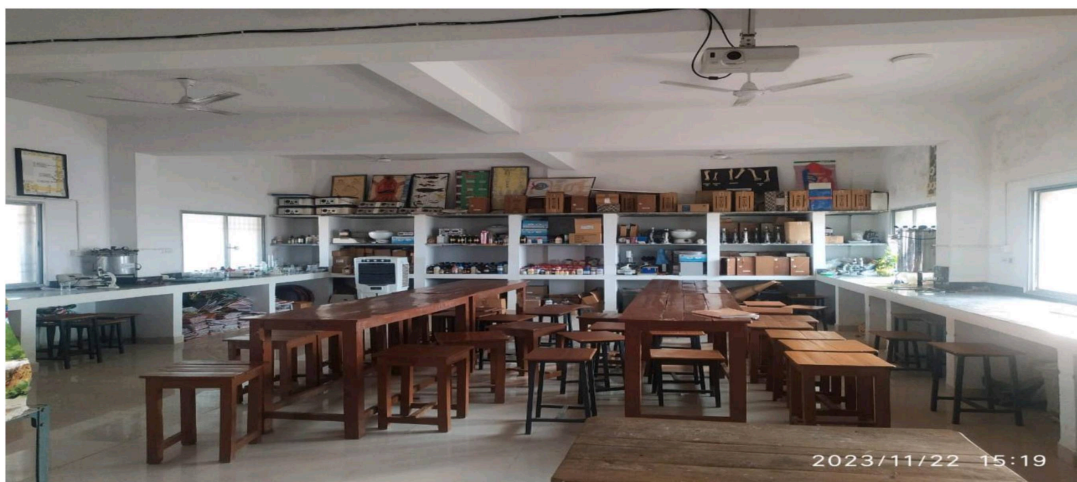

Main Building

Newly Constructed Science Block

Library

Girls Hostel

Auditorium

Garden

Canteen

Office of the Pt. Sundarlal Sharma Open University

Parking area / Stand

Sports Area

Mini Gymnasium & Area for Rose Garden

COMPUTER LABORATORY-1

COMPUTER LABORATORY-2

PHYSICS LABORATORY

CHEMISTRY LABORATORY

ZOOLOGY LABORATORY